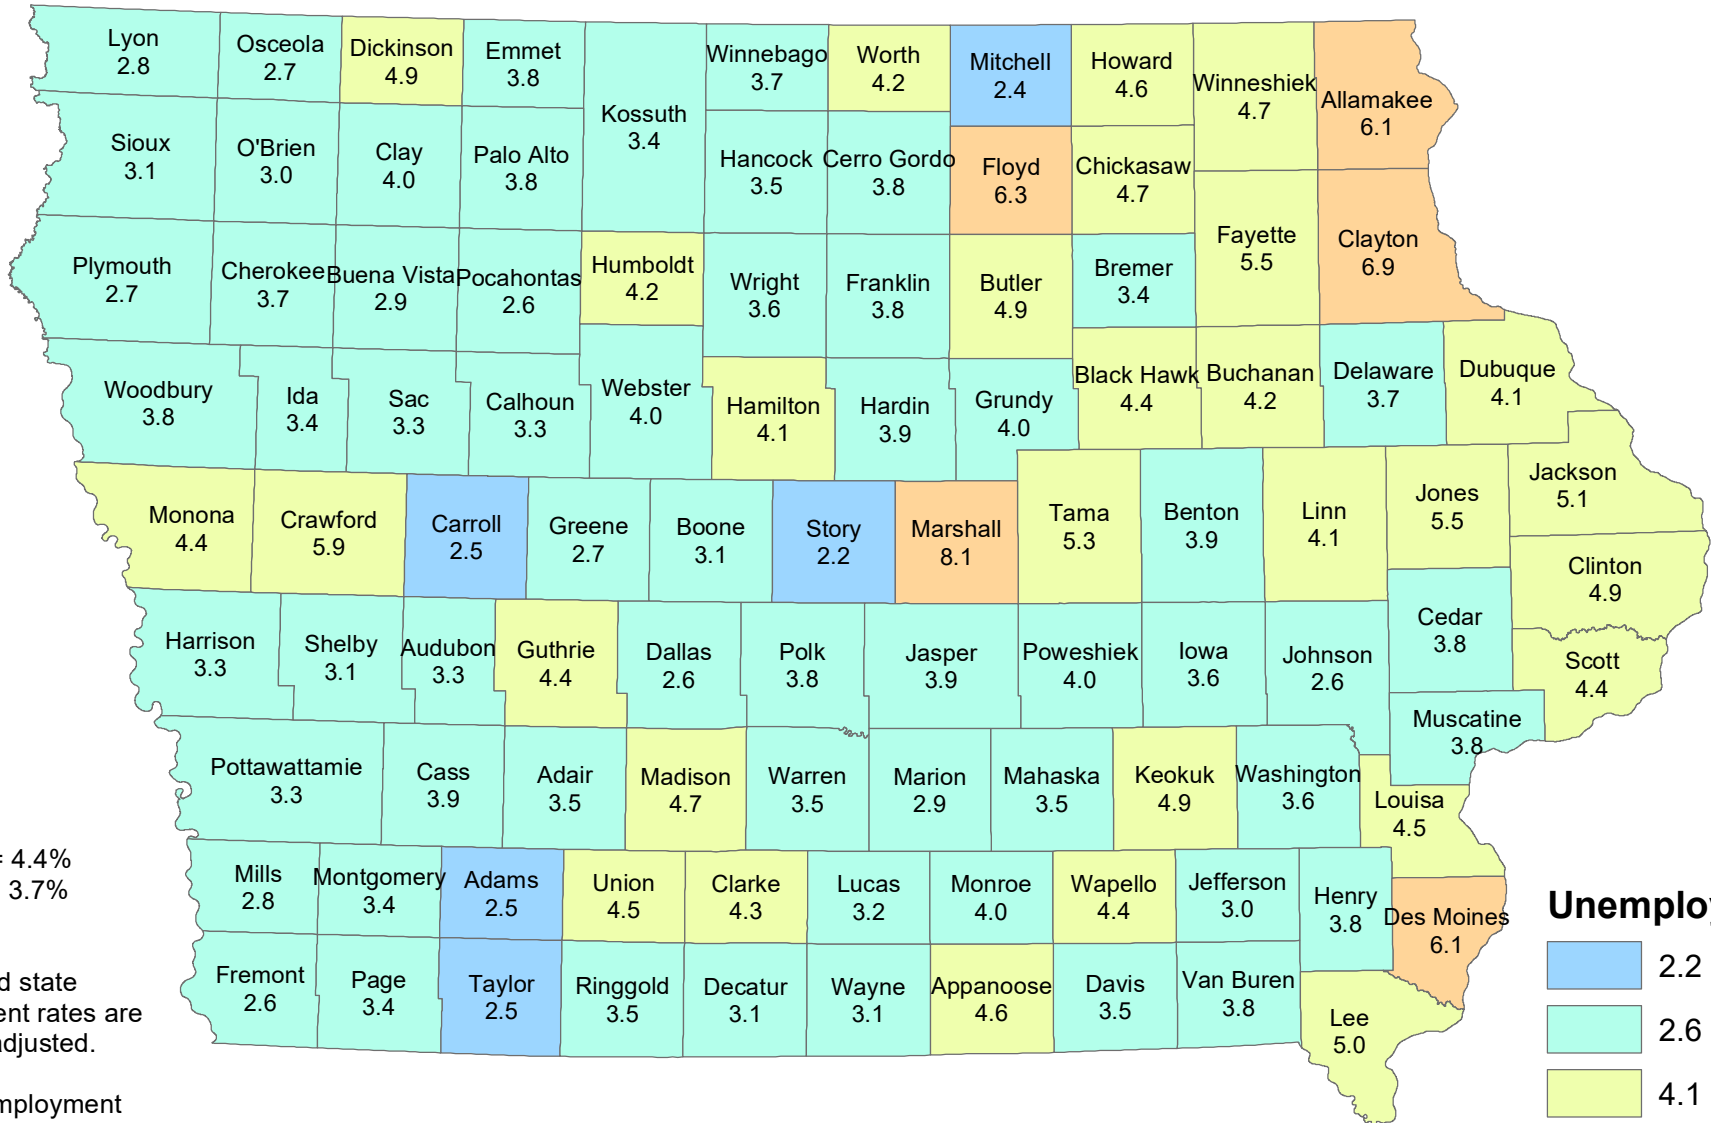

Iowa Unemployment Rates by County

March 2020

Unemployment Rate

U.S. = 4.4%
Iowa = 3.7%

NOTE:
The U.S. and state
unemployment rates are
seasonally adjusted.

County unemployment
rates are not seasonally
adjusted.

Source: Labor Market Information Division, Iowa Workforce Development