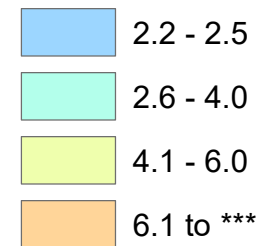

Iowa Unemployment Rates by County

March 2020

Unemployment Rate

U.S. = 4.4%
Iowa = 3.7%

NOTE:
The U.S. and state
unemployment rates are
seasonally adjusted.

County unemployment
rates are not seasonally
adjusted.