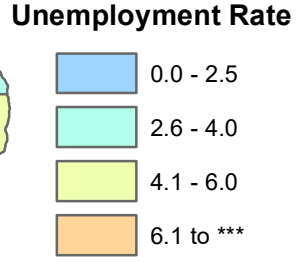

Iowa Unemployment Rates by County

November 2021

U.S. = 4.2 %
Iowa = 3.7 %

NOTE:
The U.S. and state unemployment rates are seasonally adjusted.
County unemployment rates are *not* seasonally adjusted.

Source: Labor Market Information Division, Iowa Workforce Development