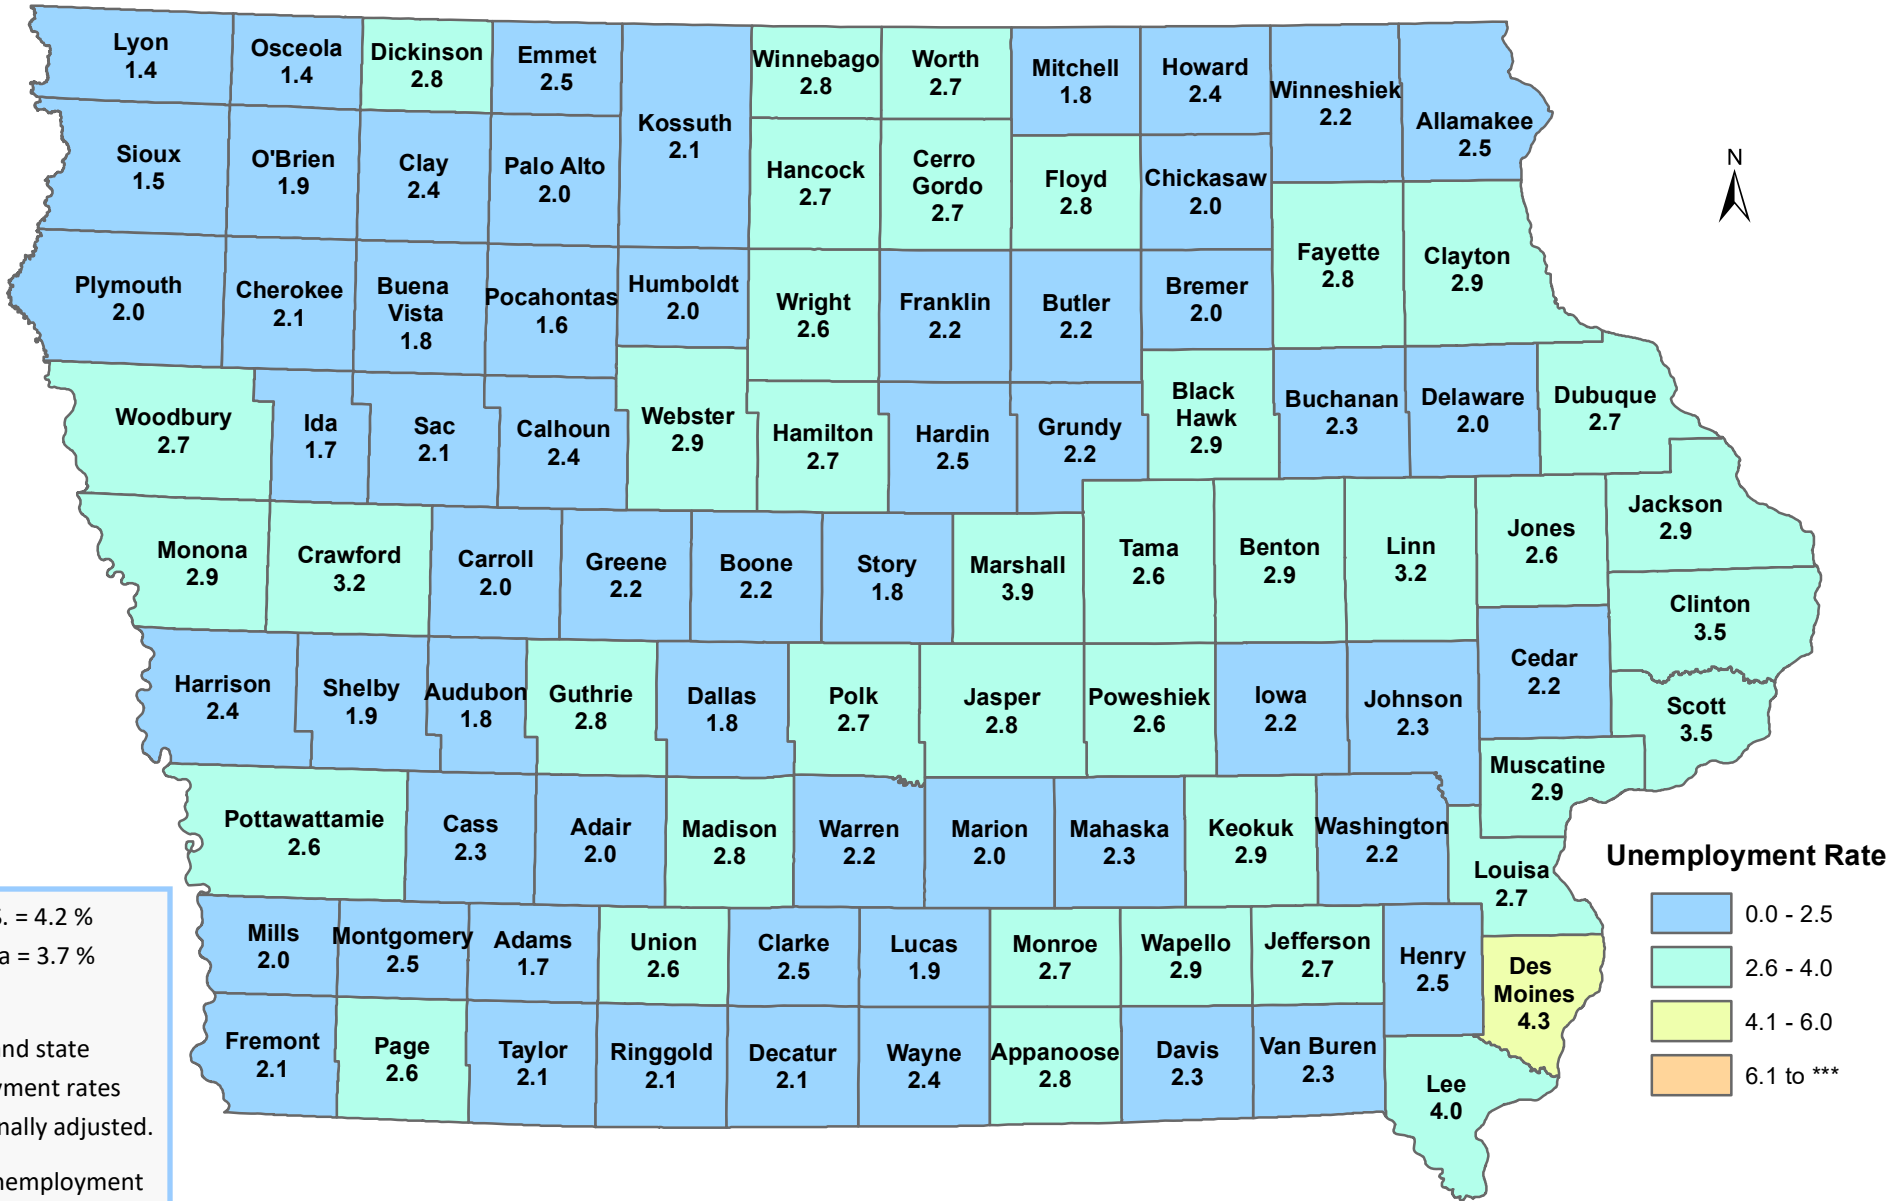

Iowa Unemployment Rates by County

November 2021

U.S. = 4.2 %
Iowa = 3.7 %

NOTE:
The U.S. and state unemployment rates are seasonally adjusted.
County unemployment rates are *not* seasonally adjusted.

Source: Labor Market Information Division, Iowa Workforce Development