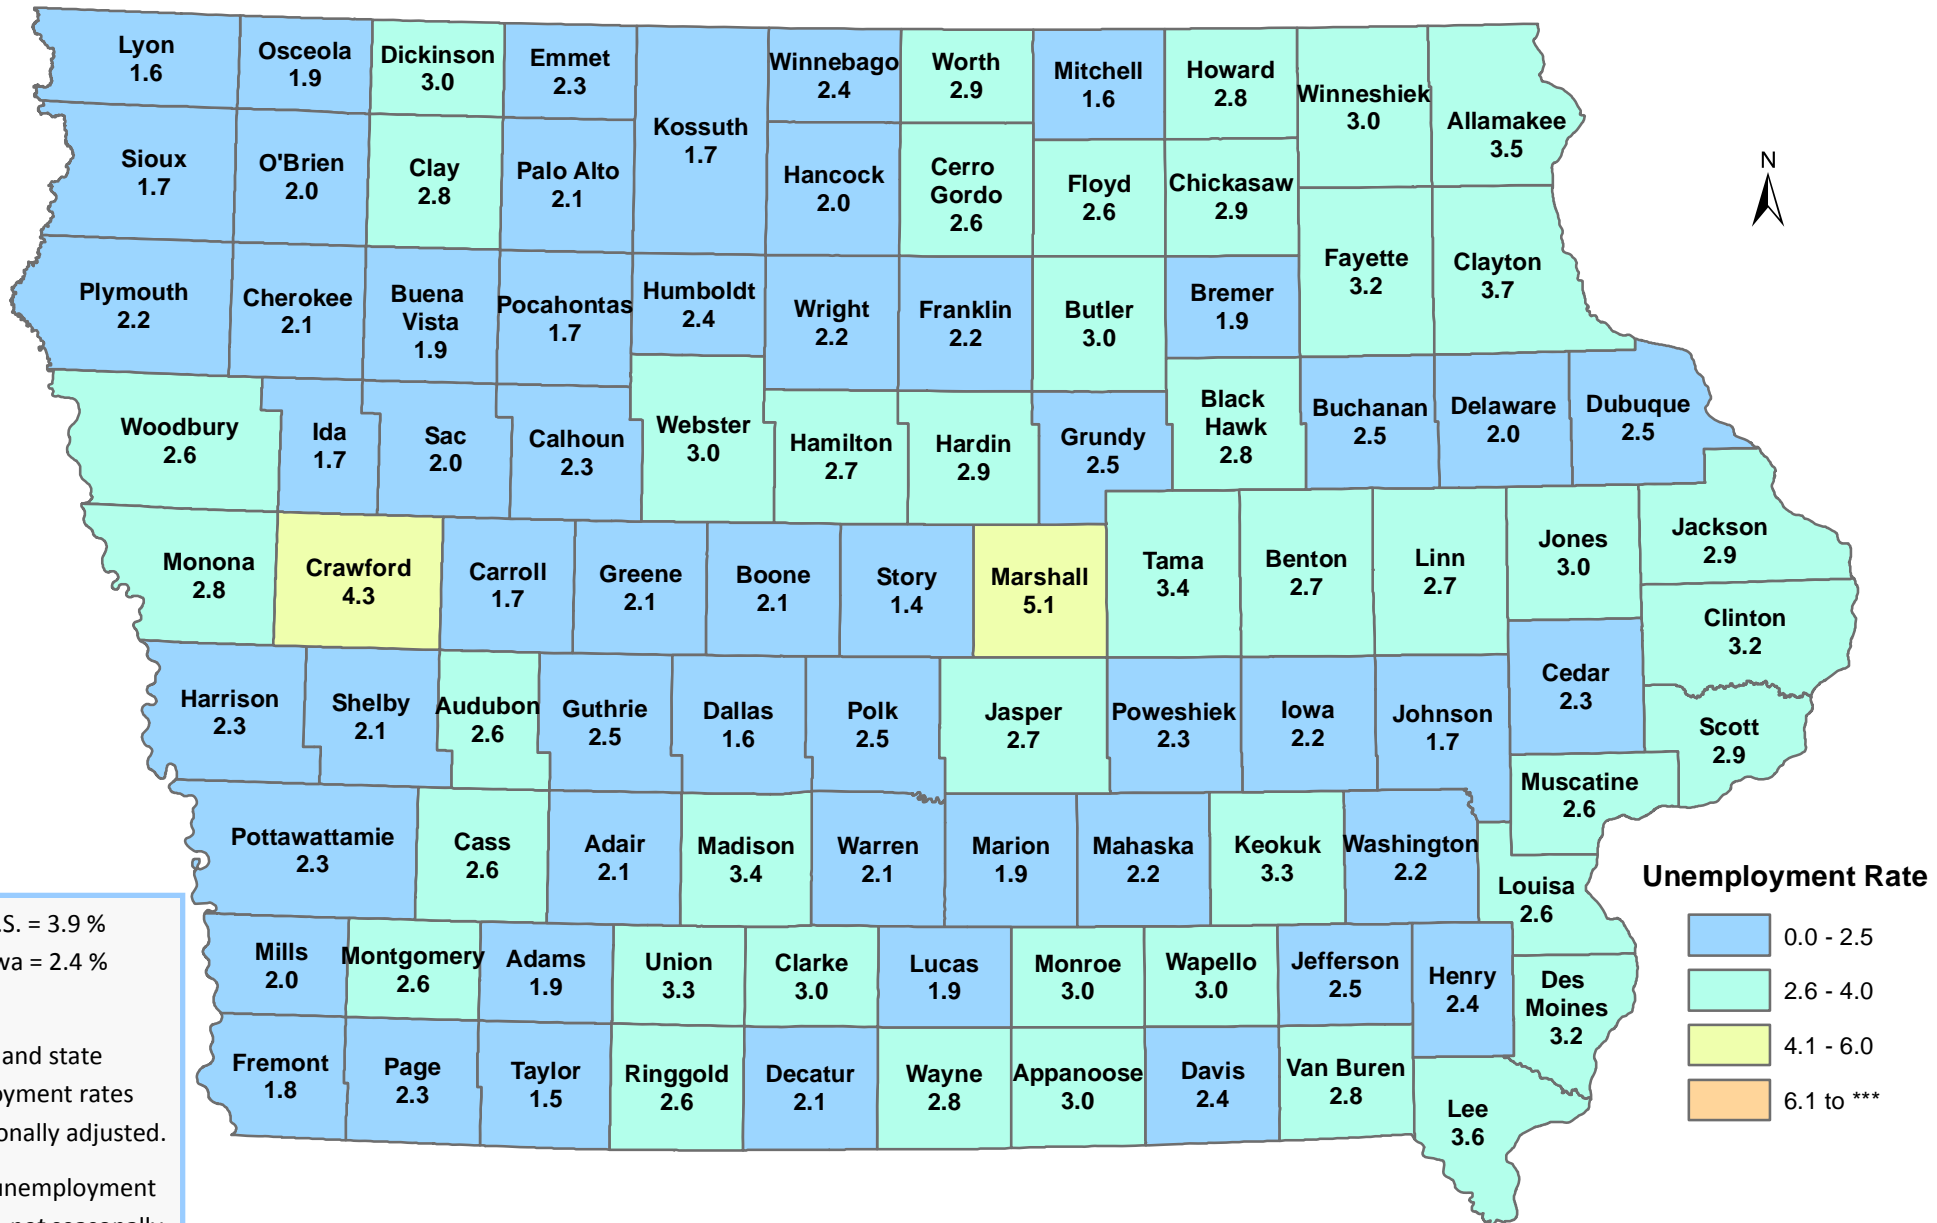

Iowa Unemployment Rates by County

December 2018

U.S. = 3.9 %
Iowa = 2.4 %

NOTE:

The U.S. and state unemployment rates are seasonally adjusted.

County unemployment rates are *not* seasonally adjusted.

Unemployment Rate

Source: Labor Market Information Division, Iowa Workforce Development