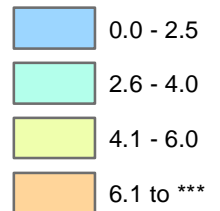

Iowa Unemployment Rates by County

December 2018

U.S. = 3.9 %
Iowa = 2.4 %

NOTE:

The U.S. and state unemployment rates are seasonally adjusted.

County unemployment rates are *not* seasonally adjusted.

Unemployment Rate