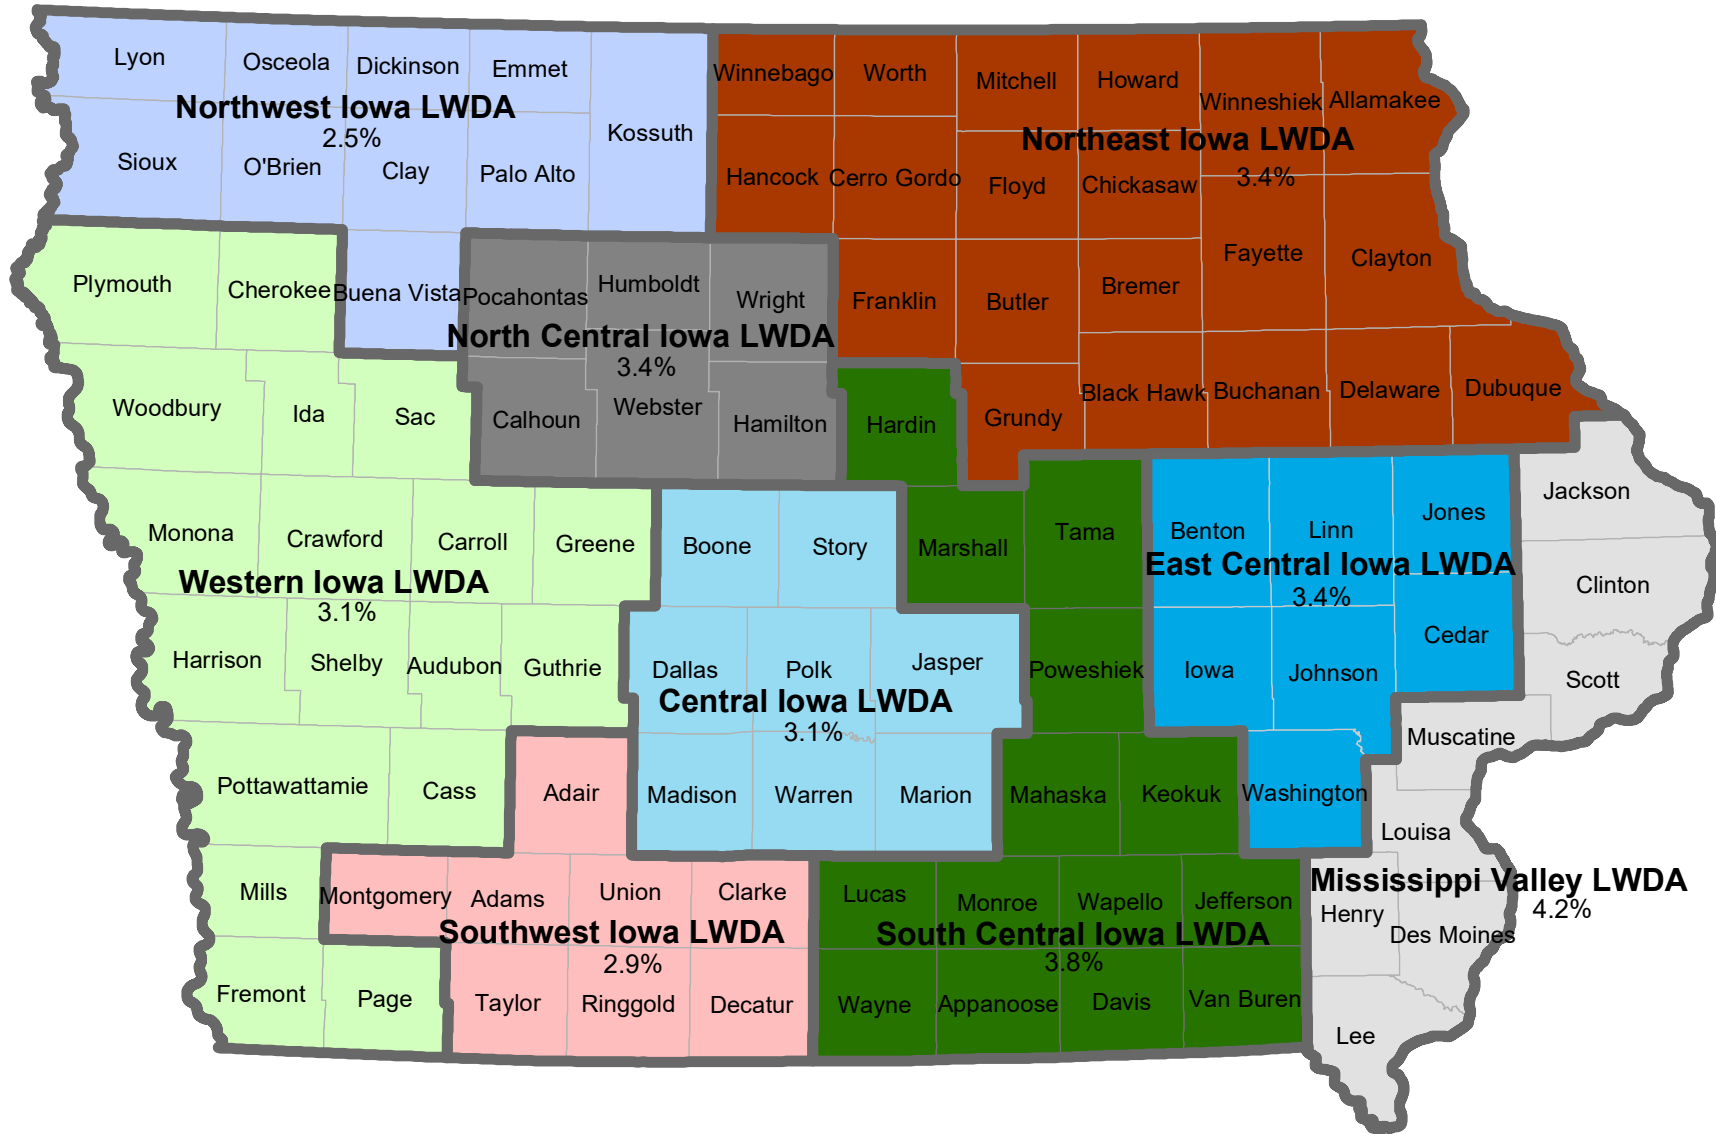

# Average Unemployment Rates for Local Workforce Development Areas

July 2021 - June 2022

Source: Labor Market Information Division, Iowa Workforce Development